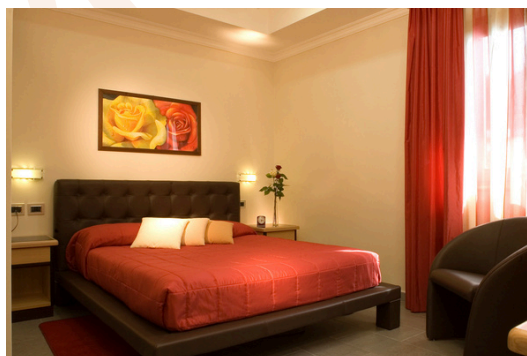

- Wi-Fi connection for the whole period
- Ampio parcheggio interno
- Daily room tidying
- Gym
- Breakfast

Room Standard

DUS 75 € + Double room tourist tax
€100 + tourist tax

Room Superior

DUS 90 € + Double room tourist tax
€110 + tourist tax